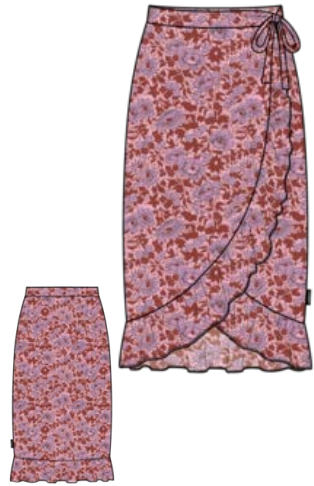

477 LAURELGREEN

513 HEAVEN BLUE

REGULAR
FIT

281 DUSKYROSE

2613431

PRTSIRENA skirt

DELIVERY	02/15/2023
SIZES & FIT	XS/34 - XXL/44, Regular fit
QUALITY	100% viscose dot jaquard
FEATURES	Regular fit, over knee length, fixed waistband, adjustable by straps