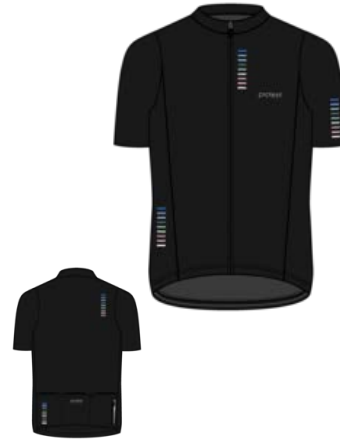

290 TRUE BLACK

1638000

PRTPICTOU cycling jersey short sleeve

- DELIVERY 03/01/2023
- SIZES & FIT XS/34 - XXL/44, Slim fit
- QUALITY 100% polyester
- FEATURES Stretch, slim fit, regular length, short sleeve, 4 back pockets, 1 with zipper, stand-up collar, reflective detail