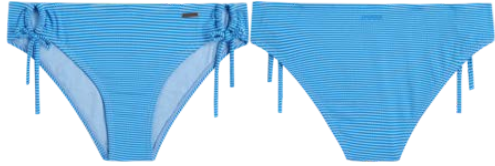

538 LOTUSPINK

**PFC
FREE**

**REGULAR
FIT**

406 HAVASUBLUE