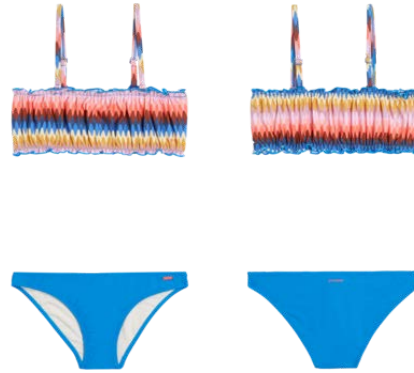

761 PALACEBLUE