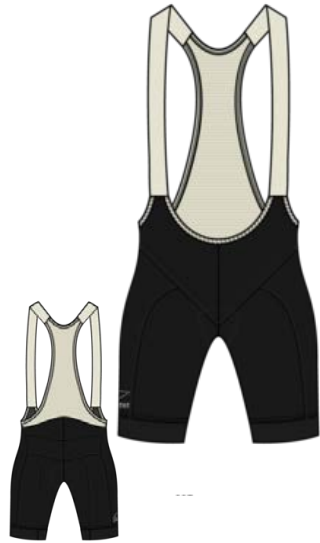

290 TRUE BLACK

4631800

PRTGOJI training pants

DELIVERY	01/01/2020
SIZES & FIT	XS/34 - XXL/44, Slim fit
QUALITY	85% polyester / 15% elastane stretch interlock
FEATURES	Stretch, leg zipper, slim fit, small keypocket, reflective detail