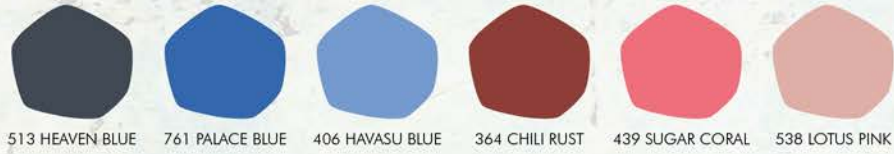

KIDS COLOUR CARDS

GIRLS

COLOURGROUP 1

COLOURGROUP 2