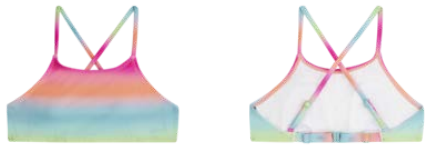

942 INK BLUE

550 VISION BLUE

550 VISION BLUE

633 TAFFY PINK

826 DECO PINK

PVRE  
SERIES

REGULAR  
FIT

550 VISION BLUE