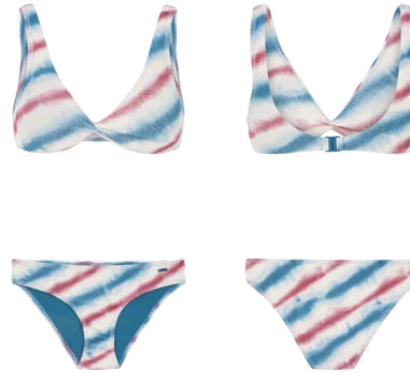

394 RAKU BLUE