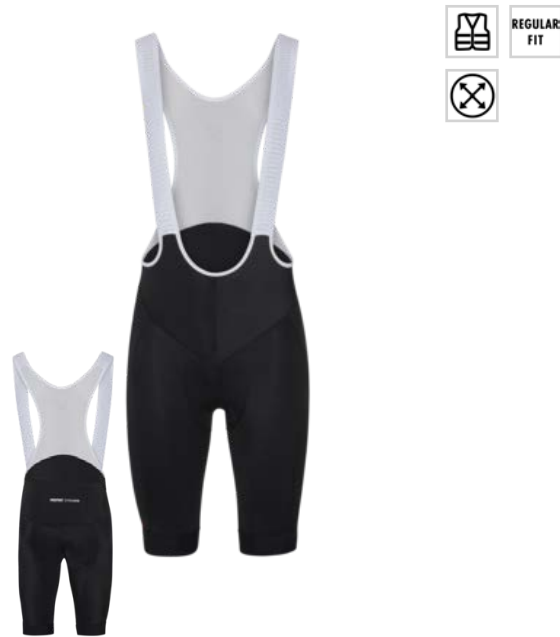

290 TRUE BLACK

2731100

PRTCESAR cycling bib shorts

DELIVERY	01/01/2020
SIZES & FIT	XS - XXL, Regular fit
QUALITY	80% polyamide / 20% elastane
FEATURES	No padding, Stretch, Regular fit, Short, Reflective detail, Shoulder straps, Medium, With chamois, Middle (60-120 mins)