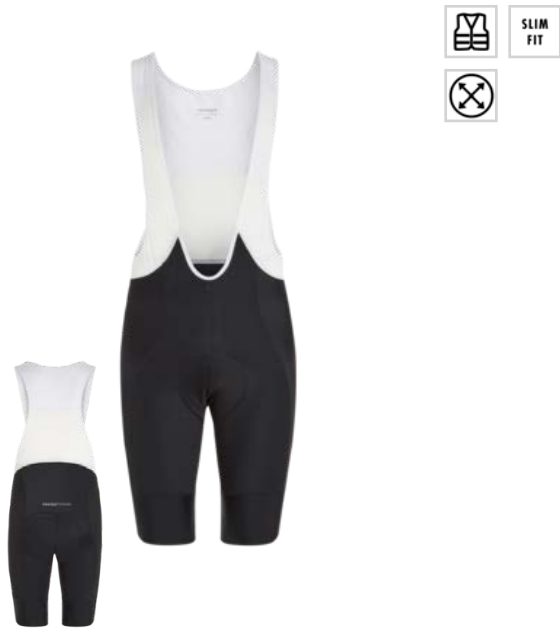

290 TRUE BLACK

2737400

PRTDIONIS cycling shorts

DELIVERY	03/01/2023
SIZES & FIT	XS - XXL, Slim fit
QUALITY	80% polyamide, 20% elastane embossed 239 gms
FEATURES	Stretch, Slim fit, Short length, Small keypocket, Silicone gripper, Reflective detail, Shoulder straps, With chamois