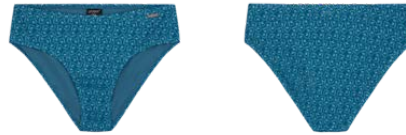

394 RAKU BLUE