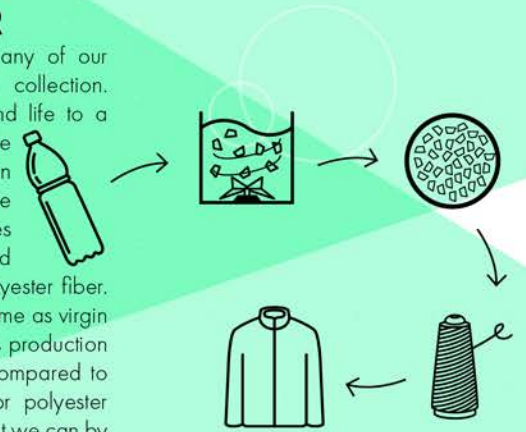

## RECYCLED POLYESTER

We use recycled polyester in many of our garments in our PVRE Green collection. Recycled polyester gives a second life to a material that's not biodegradable and would otherwise end up in landfill or the ocean. To produce this material, used plastic bottles and other PET plastics are melted down and re-spun into a new polyester fiber. Recycled polyester is almost the same as virgin polyester in terms of quality, but its production requires 59 percent less energy compared to virgin polyester. With demand for polyester constantly rising, we are doing what we can by using this alternative to virgin polyester.