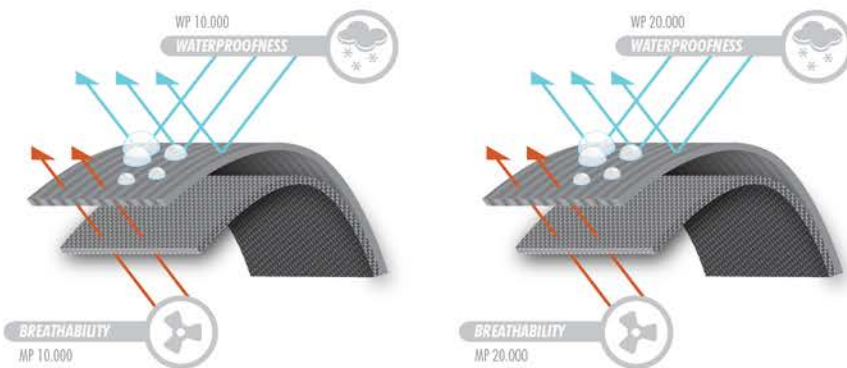

GEOTECH

WATERPROOFING AND BREATHABILITY

Your functional outerwear needs to make a little magic. It needs to be breathable and at the same time, waterproof. The heat and moisture generated by your body as you ski or snowboard should be able to escape. At the same time, the moisture on the outside of your outerwear needs to be kept out.

How waterproof and breathable outerwear is, is expressed in two numbers. The first is in millimeters (mm) and is a measure of how waterproof a fabric is. In the case of a 10K or 10.000mm fabric this means you can place a square tube with inner dimensions of 30mm x 30mm over the outer fabric and you could fill it with water to a height of 10.000mm before water would begin to seep through. The higher this number, the more waterproof the fabric. 5000mm is low waterproofing, 10.000mm is average and 20.000mm is high.

The second number is a measure of how breathable the fabric is, and is measured in grams (g) of water vapor, which can pass through a square meter of the fabric from the inside to the outside in a 24-hour period. In the case of a 20K (20.000g) fabric, this would be 20.000 grams. The larger the number, the more breathable the fabric, meaning that 5.000g is low and 20.000g is very breathable.