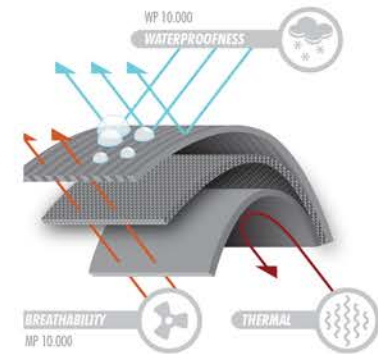

SOFTSHELL

What is a softshell? It's comfortable, flexible, wind and water-resistant. The fabric is made out of three layers. The outer layer is water-repellent and stretchy. The middle layer is both water and wind resistant as well as being breathable. The inner layer that is closest to the body is brushed providing soft and comfortable insulation. The big difference between hard shell and softshell outerwear is the breathability. Softshell is extremely breathable, making it perfect for physical activity.