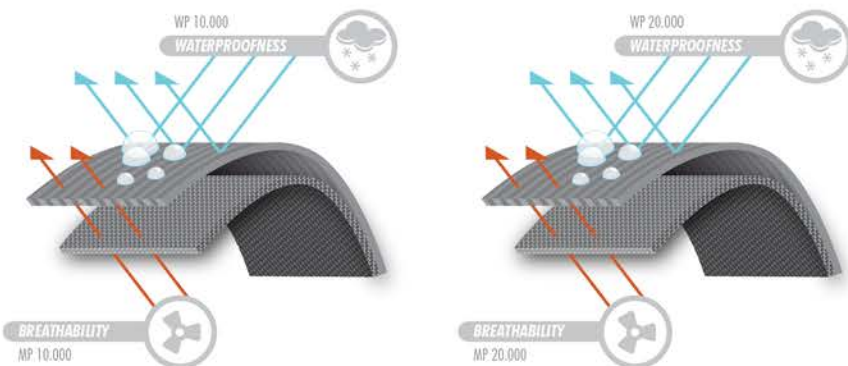

GEOTECH TECHNICAL FABRICS

WATERPROOFING AND BREATHABILITY

Your functional outerwear needs to make a little magic. It needs to be breathable and at the same time, waterproof. The heat and moisture generated by your body as you ski or snowboard should be able to escape. At the same time, the moisture on the outside of your outerwear needs to be kept out.

How waterproof and breathable outerwear is, is expressed in two numbers. The first is in millimeters (mm) and is a measure of how waterproof a fabric is. In the case of a 10K or 10.000mm fabric this means you can place a square tube with inner dimensions of 30mm x 30mm over the outer fabric and you could fill it with water to a height of 10.000mm before water would begin to seep through. The higher this number, the more waterproof the fabric. 5000mm is low waterproofing, 10.000mm is average and 20.000mm is high.

The second number is a measure of how breathable the fabric is, and is measured in grams (g) of water vapor, which can pass through a square meter of the fabric from the inside to the outside in a 24-hour period. In the case of a 20K (20.000g) fabric, this would be 20.000 grams. The larger the number, the more breathable the fabric, meaning that 5.000g is low and 20.000g is very breathable.