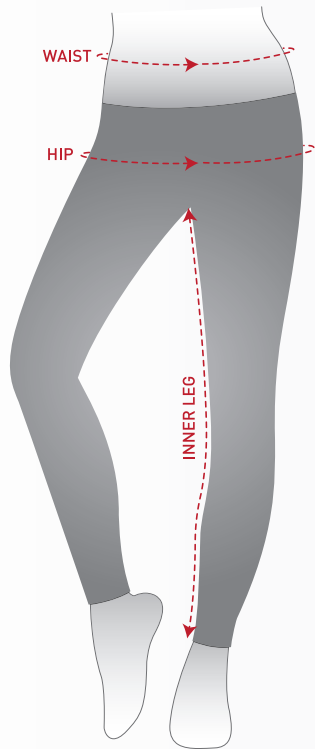

SIZES SKINNY

SKINNY						
FREDDY (XXS-XXL)	WAIST (CENTIMETERS)	WAIST (INCHES)	HIP (CENTIMETERS)	HIP (INCHES)	INNER LEG (CENTIMETERS)	INNER LEG (INCHES)
XXS	58 - 62	23-24	82-86	32-34	74	29
XS	63 - 67	25-26	87-91	34,5-36	74	29
S	68 - 72	27-28	92-96	36,5-38	74	29
M	73 - 77	29-30	97-101	38,5-40	74	29
L	78 - 82	31-32	102-106	40,5-42	76	30
XL	83 - 87	33-34	107-111	42,5-44	76	30

woman

	ITALY	FRANCE	UK	USA	JAPAN	KOREA	CHINA
XXS	38	34	4	2	5	33	155/66A
XS	40	36	6	4	7	44	160/70A
S	42	38	8	6	9	55	165/74A
M	44	40	10	8	11	66	170/78A
L	46	42	12	10	13	77	175/82A
XL	48	44	14	12	15	88	175/86A