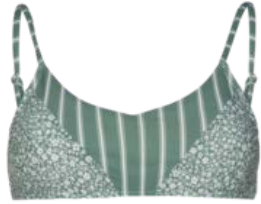

485 GLASS BOTTLEGREEN

7617221

PRTERESA bikini

- DELIVERY 03/01/2022
- SIZES & FIT XS/34 - XXL/44, Regular fit
- LINING 92% polyester, 8% elastane
- QUALITY 80% polyamide, 20% elastane
- FEATURES
  - Regular fit, floral, striped, regular waist, no cup, back closure, not wired, not moulded, removable padding, no push up, quickdry cups, upf 50 protection, reversible