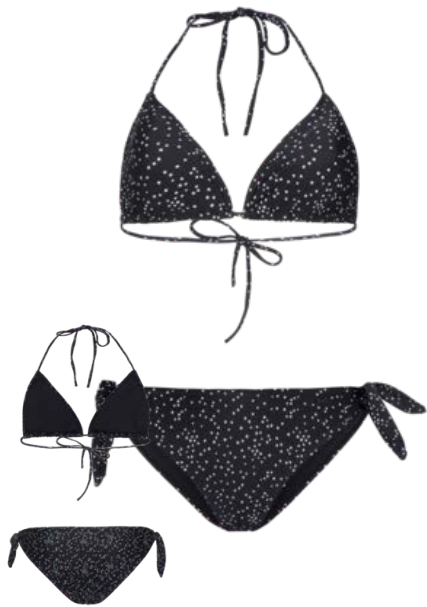

614 SUNNY DAYYELLOW

775 RED WINEBORDEAUX

478 GREEN BAYGREEN

509 DEEP SEABLUE

867 COTTAGERUST

290 TRUE BLACK

103 BASIC

101 CANVAS