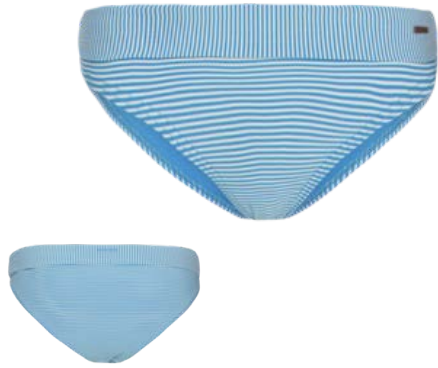

REGULAR
FIT

UPF
50

REGULAR
FIT

407 FIJI

7613521

MIXFUSION bikini bottom

DELIVERY 03/01/2022
SIZES & FIT XS/34 - XXL/44, Regular fit
LINING 92% polyester, 8% elastane
QUALITY 55% polyester, 42% polyamide, 3% elastane
FEATURES

- Regular fit, striped, folded waist , upf 50 protection

REGULAR
FIT

UPF
50

REGULAR
FIT