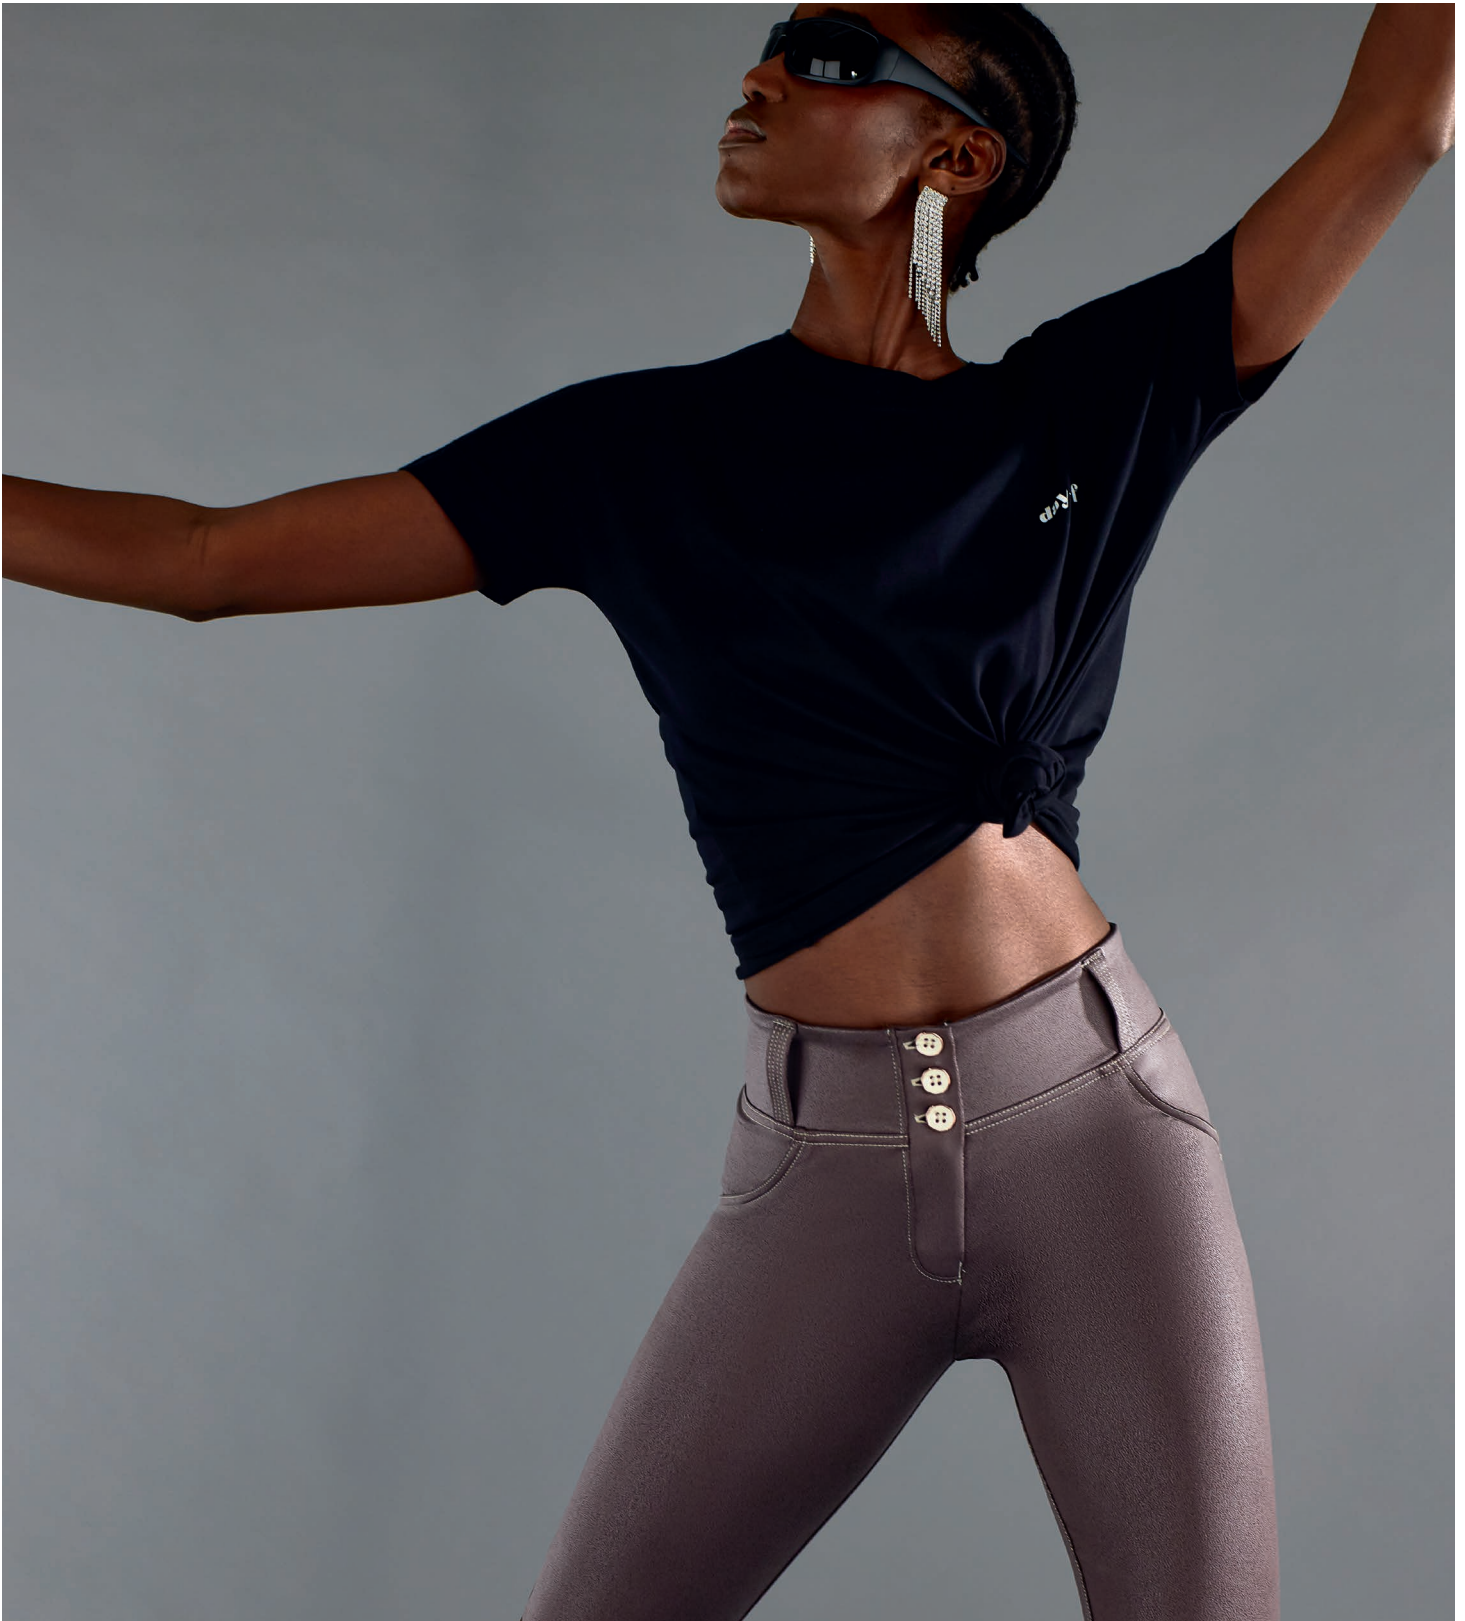

WRUP1HF309 - COL. M29

FAUX LEATHER